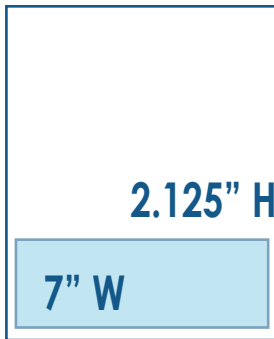

# ONSITE PUBLICATION AD SIZES

**FULL PAGE**

**1/2 PAGE  
Horizontal**

**1/2 PAGE  
Vertical**

**1/4 PAGE  
Horizontal**

**1/4 PAGE  
Vertical**

**1/8 PAGE  
Business Card**