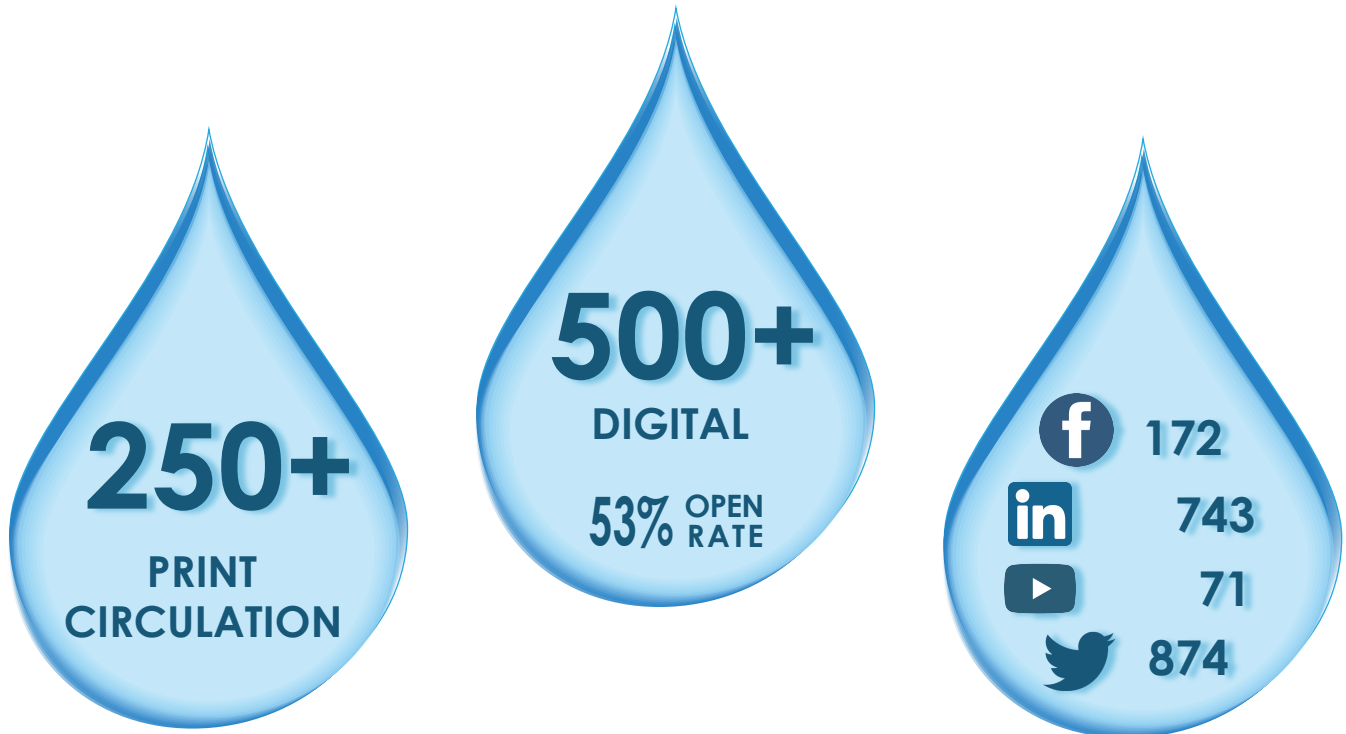

INDUSTRY REACH